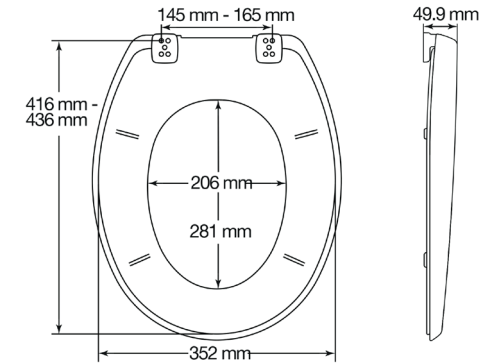

Features

- Bemis Ultra-Fix® - patented fixing system that will not loosen! Simple, "no mess" installation ensures your seat stays tight on the pan.
- Long-lasting thermoplastic is virtually unbreakable and recyclable.
- Adjustable plastic hinge.

108054***